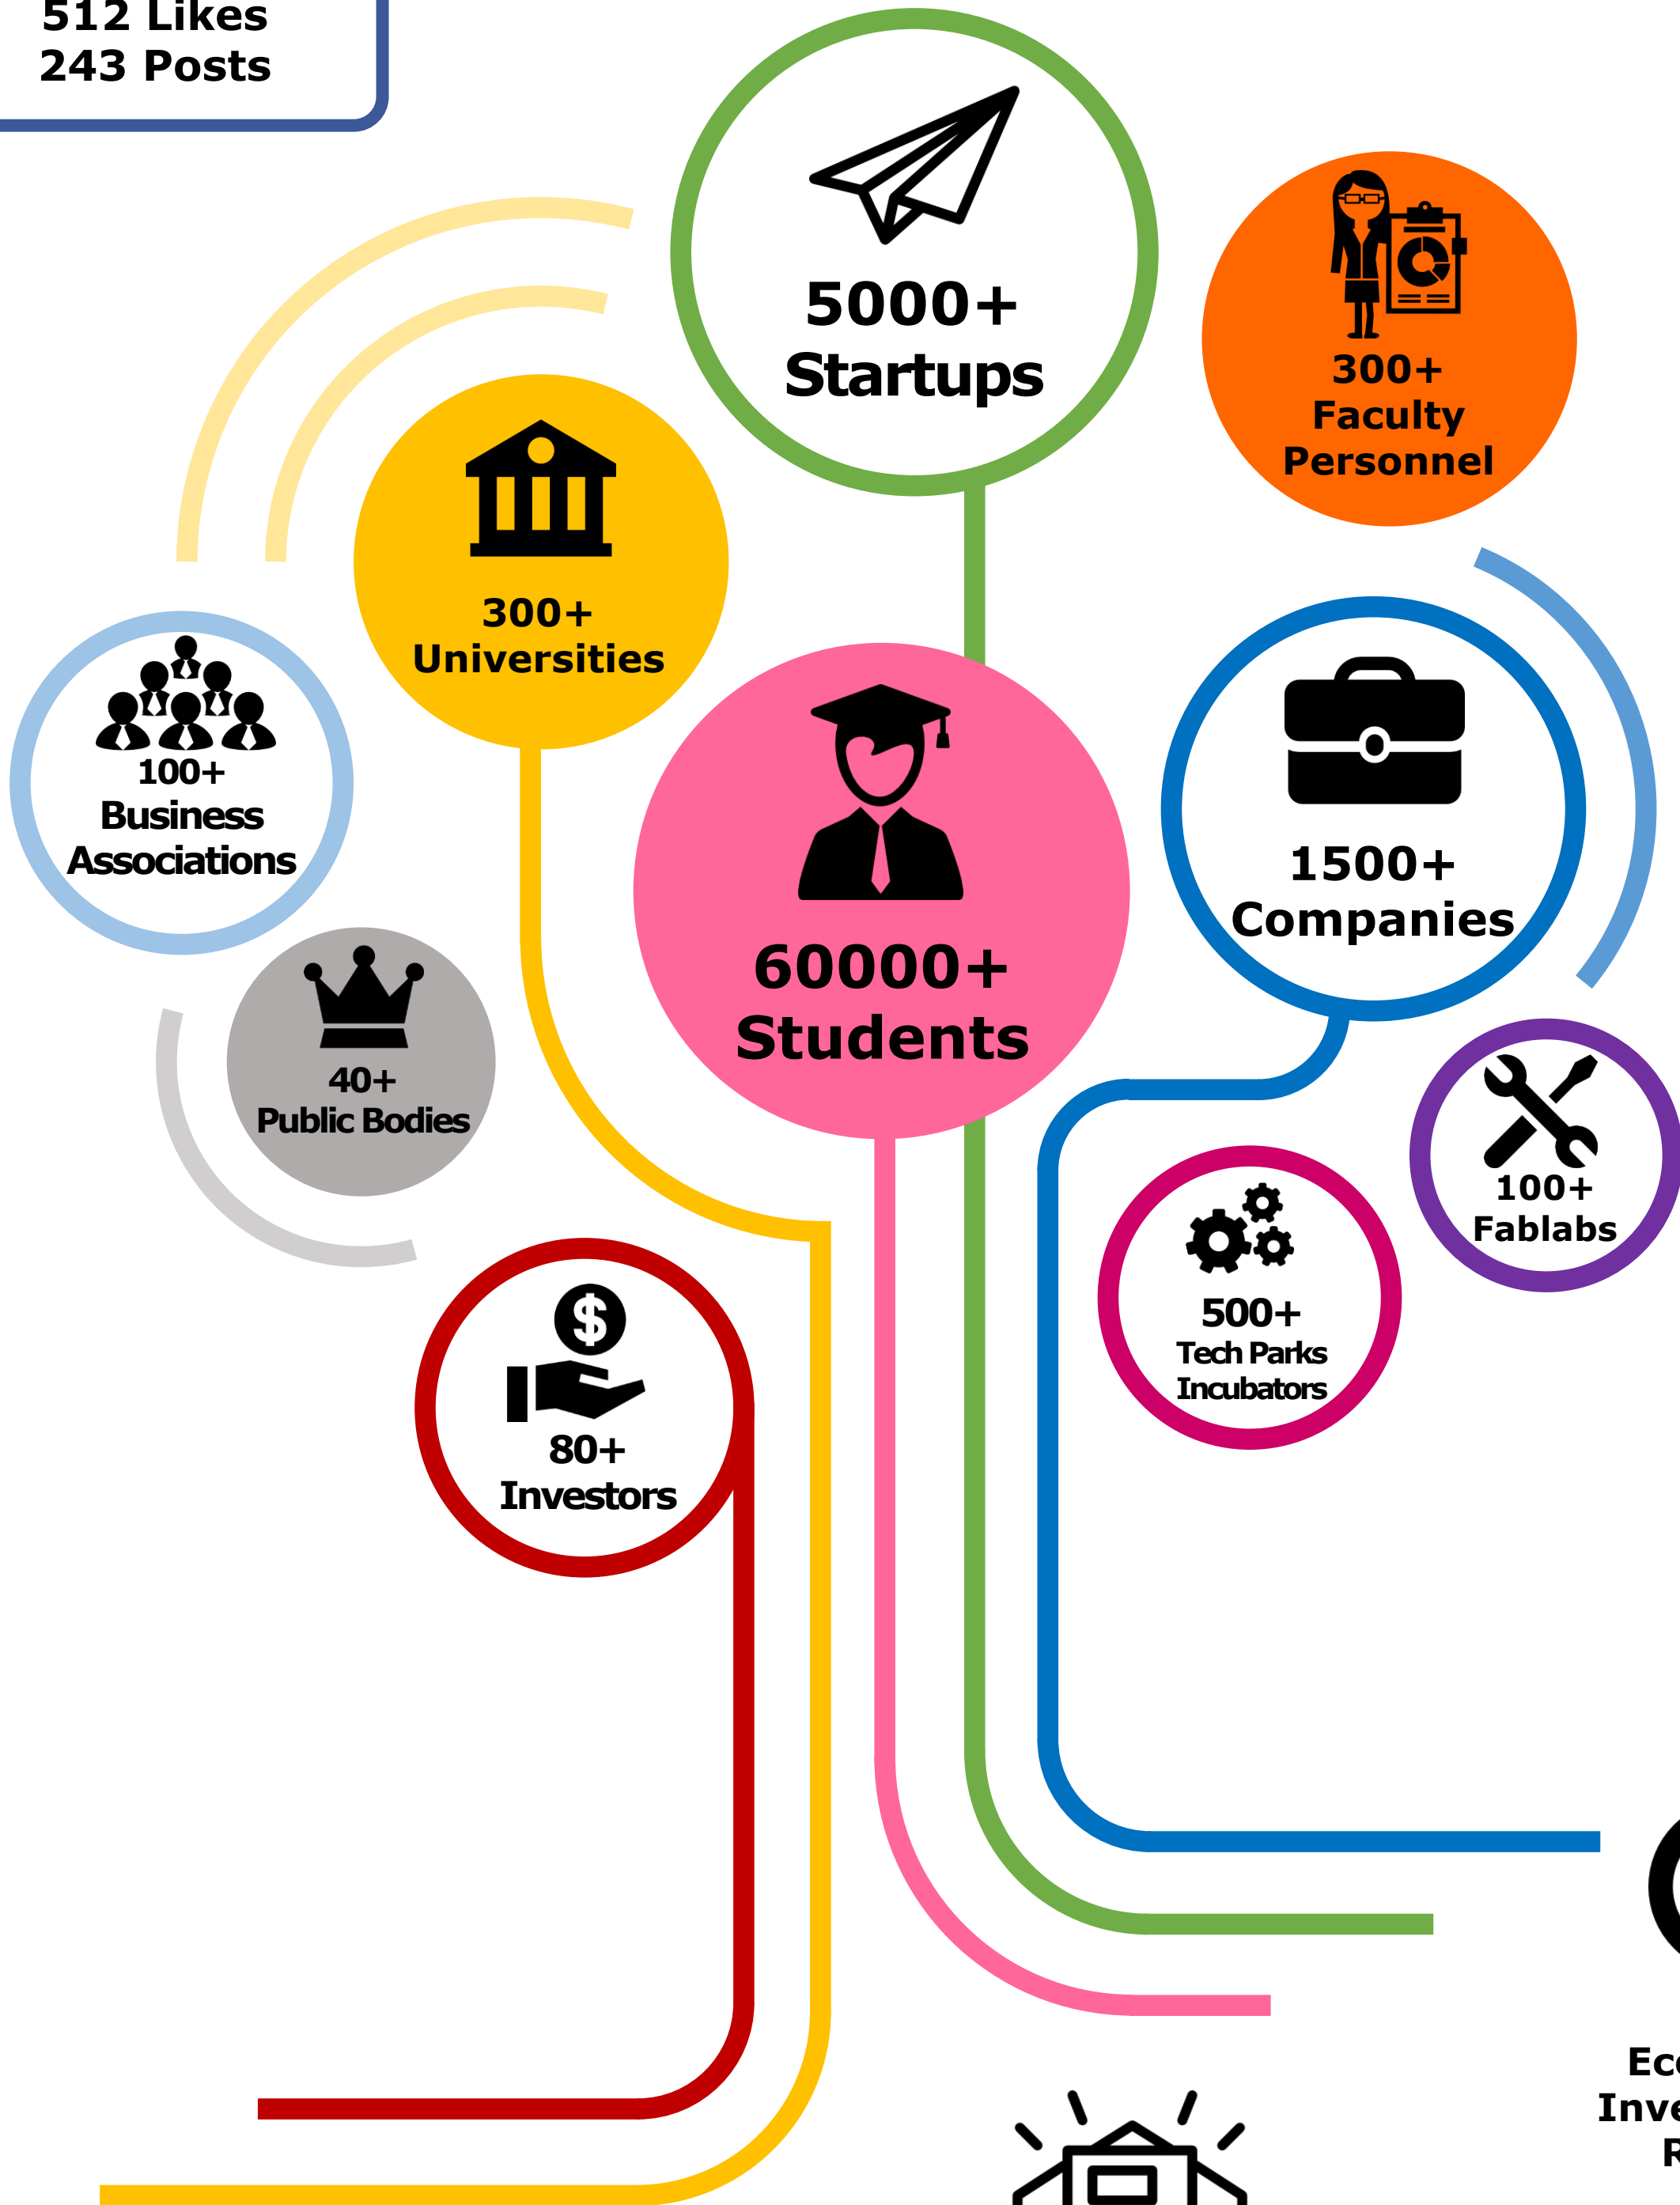

**f** 512 Likes  
243 Posts

**t** 266 Tweets  
72 Retweets  
260 Followers

**in** 295  
Group Members

ENDuRE STAKEHOLDERS REACHED

**610**  
Step-by-step  
Training Guide

**200**  
ebooks

**130**  
Implementation  
Reports

**4500+**  
Newsletters

**180**  
Mobility Reports

**700**  
Ecosystem  
Investigation  
Results

DOWNLOADS OF ENDuRE OUTPUTS